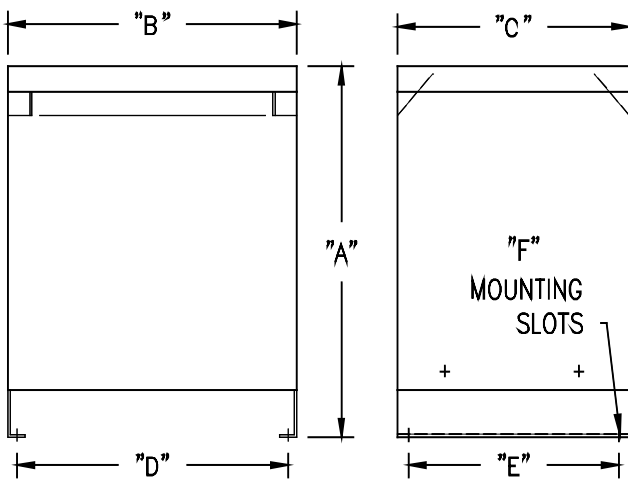

NEMA 1 ENCLOSURE DIMENSIONS

FIGURE #1

FIGURE #2

	FIGURE	(H) "A"	(W) "B"	(D) "C"	MTG. "D"	MTG. "E"	"F"
EB0467	1	22 1/2	15 1/2	12 1/2	13 1/4	10	7/16 X 7/8
EB0469	1	28 3/4	20 1/4	16 1/4	18	13 3/4	5/8 X 1
EB0470	1	34 1/4	26 1/4	22 1/4	24	19 3/4	5/8 X 1
EB0471	1	40 3/4	32 1/4	28 1/4	30	25 3/4	5/8 X 1
EB0472	1	53 3/4	44 1/4	40 1/4	42	37 3/4	5/8 X 1
EB0468	2	48	48	32	44	22	5/8 X 1
EB0326	2	54	60	40	56	30	5/8 X 1
EB0278	2	72	68	48	64	38	5/8 X 1
EB0365	2	84	84	48	80	38	5/8 X 1
EB0457	2	96	96	48	92	38	5/8 X 1
EB0465	2	100	108	48	104	38	5/8 X 1

- NOTES:
- For Nema 3R: Add 5" to "C" on Figure #1
Add 10" to "C" on Figure #2
 - Dimensions in Inches