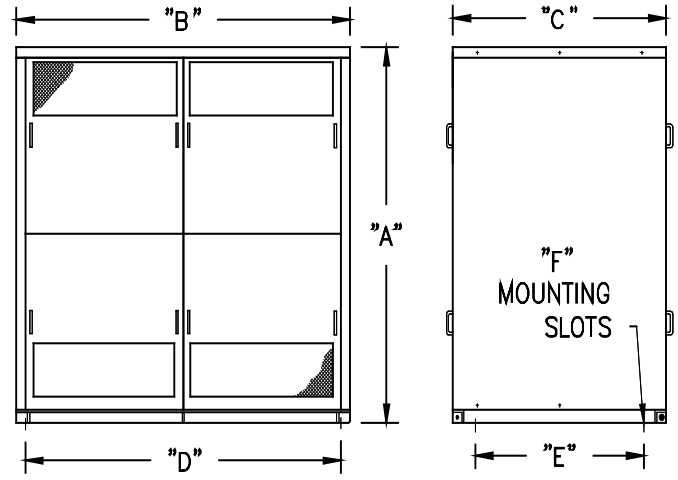

NEMA 1 ENCLOSURE DIMENSIONS

FIGURE #1

FIGURE #2

	FIGURE	(H) "A"	(W) "B"	(D) "C"	MTG. "D"	MTG. "E"	"F"
EB0467	1	22 1/2	15 1/2	12 1/2	13 1/4	10	7/16 X 7/8
EB0469	1	28 3/4	20 1/4	16 1/4	18	13 3/4	5/8 X 1
EB0470	1	34 1/4	26 1/4	22 1/4	24	19 3/4	5/8 X 1
EB0471	1	40 3/4	32 1/4	28 1/4	30	25 3/4	5/8 X 1
EB0472	1	53 3/4	44 1/4	40 1/4	42	37 3/4	5/8 X 1
EB0468	2	48	48	32	44	22	5/8 X 1
EB0326	2	54	60	40	56	30	5/8 X 1
EB0278	2	72	68	48	64	38	5/8 X 1
EB0365	2	84	84	48	80	38	5/8 X 1
EB0457	2	96	96	48	92	38	5/8 X 1
EB0465	2	100	108	48	104	38	5/8 X 1

- NOTES:
- For Nema 3R: Add 5" to "C" on Figure #1
Add 10" to "C" on Figure #2
 - Dimensions in Inches